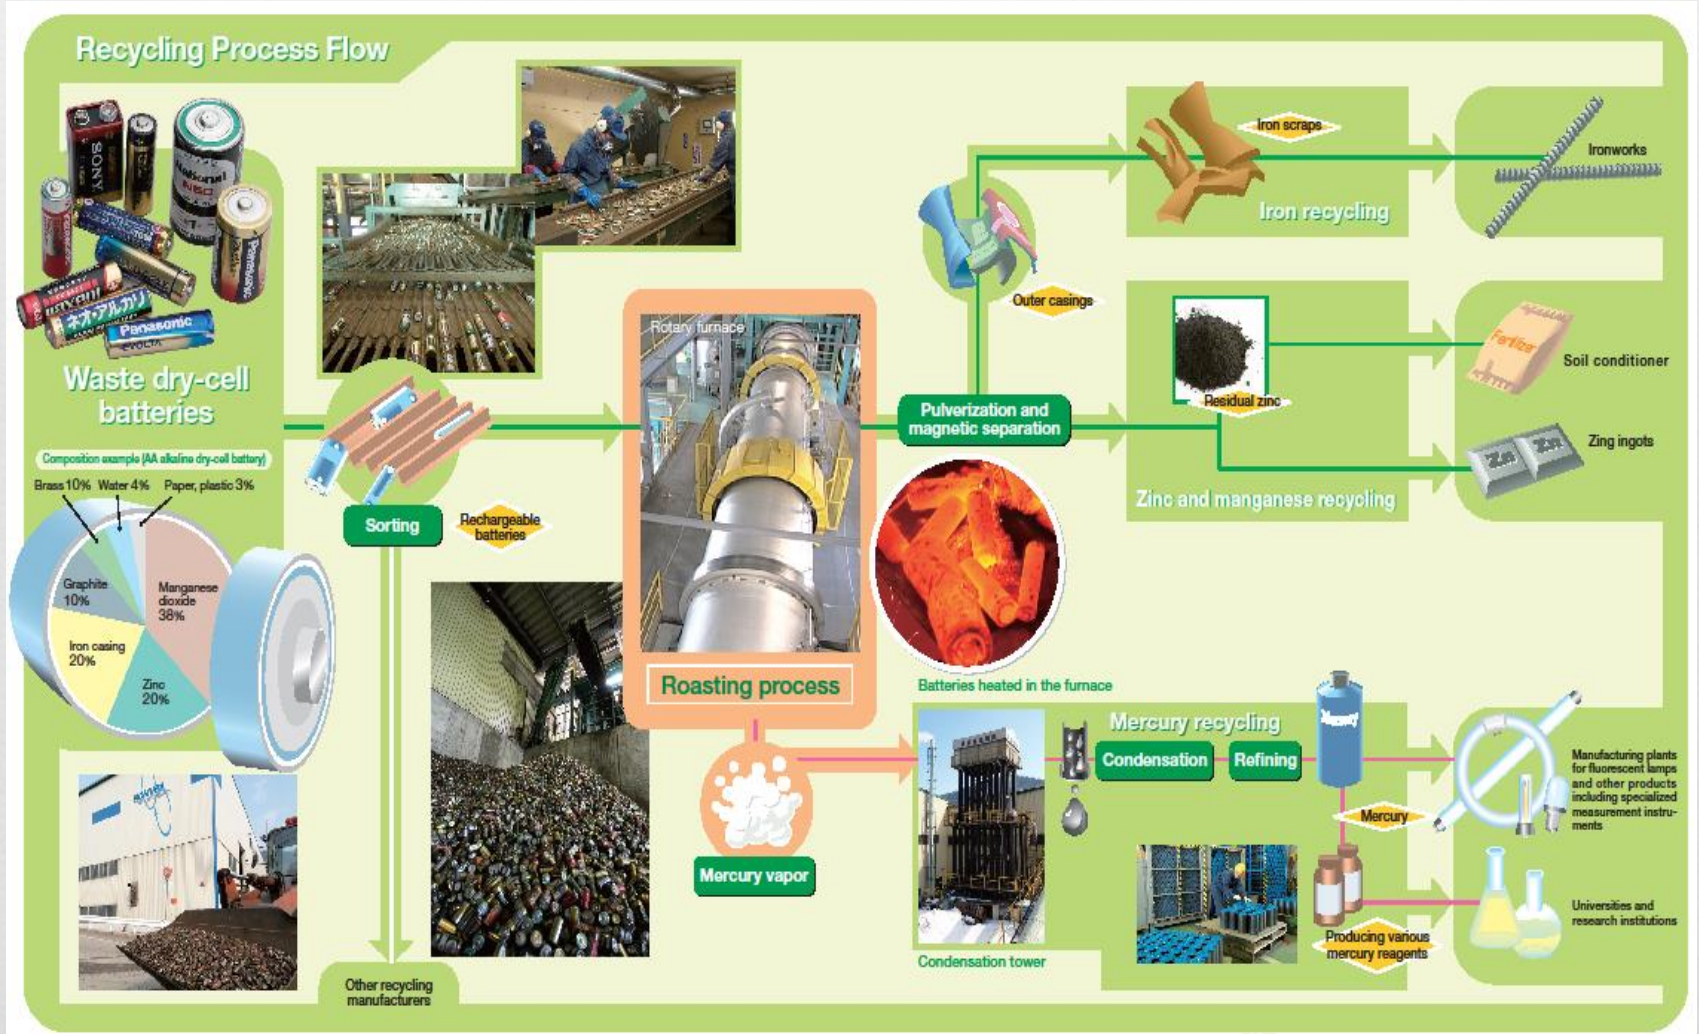

- Each year we treat a total of **27,000** tons of mercury waste
 - 13,000** tons of dry-cell batteries
 - 8,000** tons of fluorescent lamps
 - 6,000** tons of other types of waste (i.e. measuring devices, etc.)

1. Pre-treatment

2. Treatment

3. Recycling recovered materials

Recycling Process Flow of dry-cell batteries

Work with UNIDO

- ☞ Nomura Kohsan recently signed a memorandum of understanding with UNIDO
- ☞ Objective: to develop a project with a South East Asian country to organize collection center for used lamps
- ☞ We will disseminate some of our technologies and develop mercury storage solutions