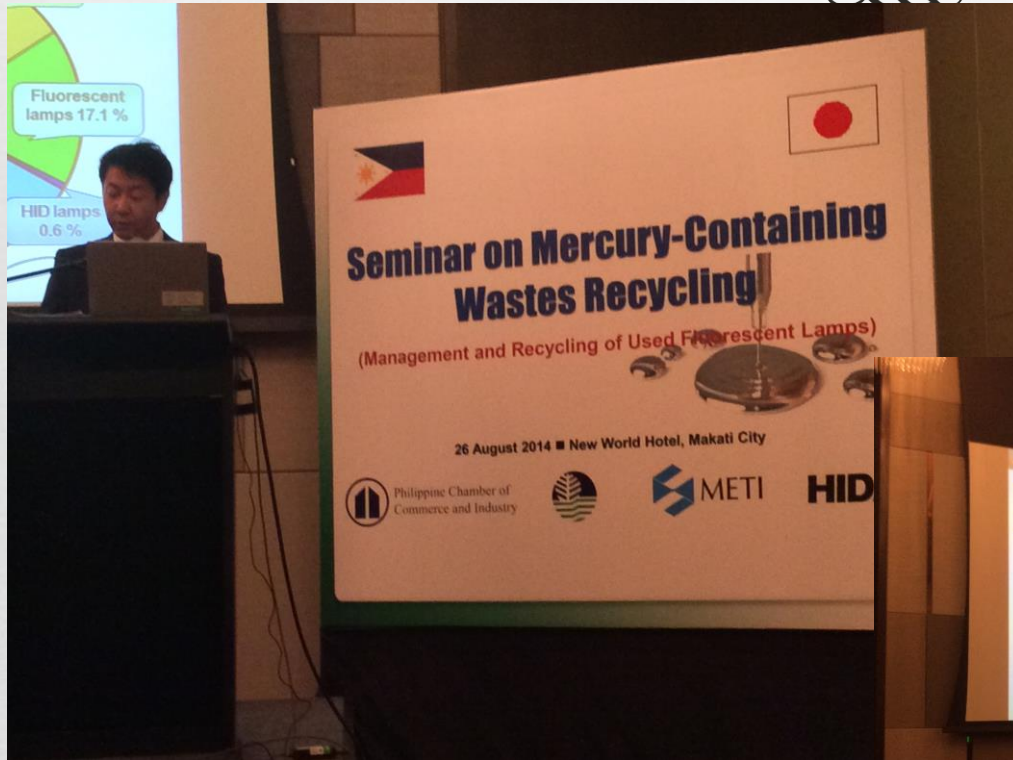

Philippines: Project Establishing a Recycle System for Used Fluorescent Lamps