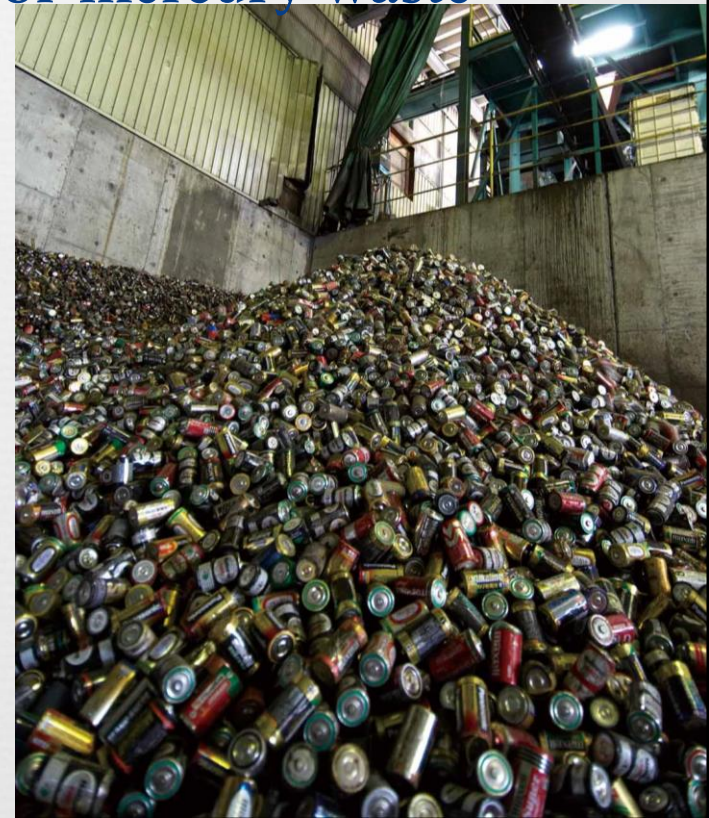

- Each year we treat a total of **27,000** tons of mercury waste
 - 13,000** tons of dry-cell batteries
 - 8,000** tons of fluorescent lamps
 - 6,000** tons of other types of waste (i.e. measuring devices, etc.)