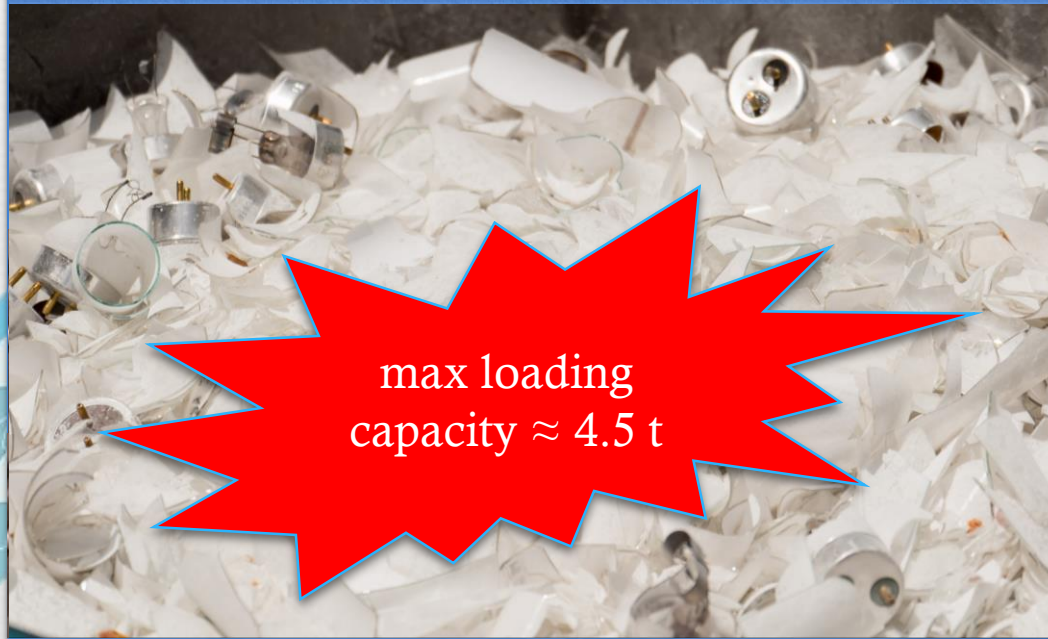

12 feet container

max loading
capacity ≈ 4.5 t