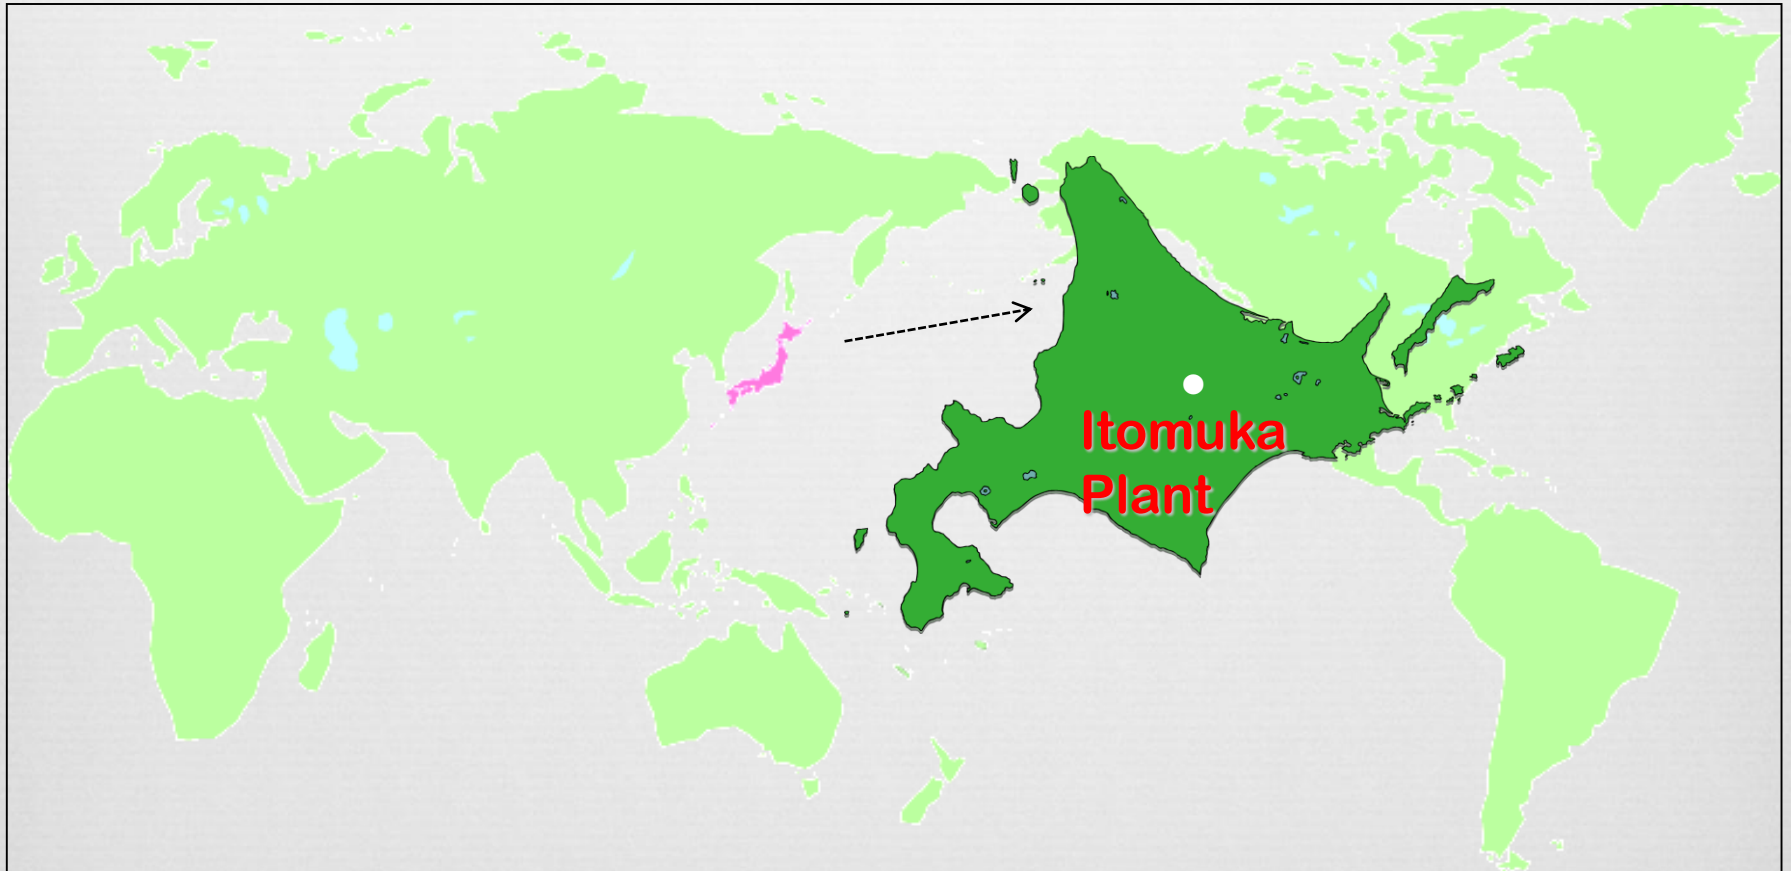

Nomura Kohsan's mercury recycling business

consent

Nomura Kohsan Co., Ltd.

Nomura Kohsan's mercury recycling business

Nomura Kohsan's mercury recycling business

Who we are

- ☞ The *only* mercury-recycling company in Japan
- ☞ Over 40 years of experience in treating Hg-containing/ Hg-contaminated waste from all across Japan
- ☞ Two plants: Itomuka Plant (Hokkaido) and Kansai Factory (Osaka)
- ☞ ISO14001 certified