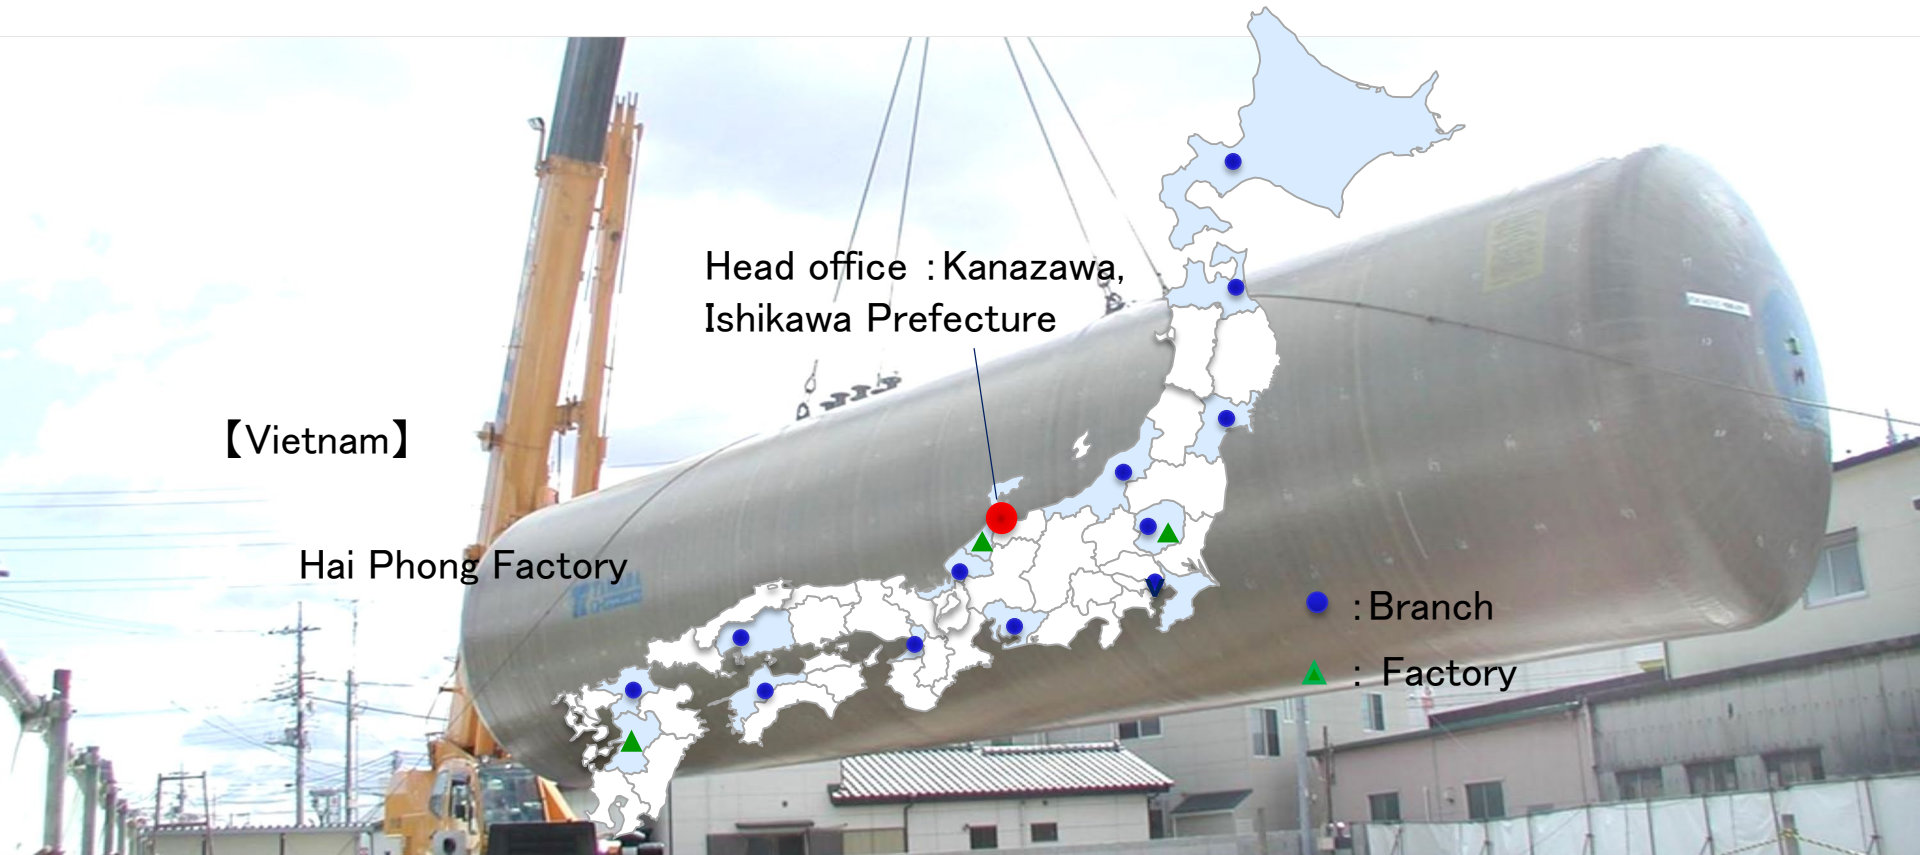

COMPANY PROFILE

TAMADA

TAMADA CORPORATION

Ha 61-1 Muryojimachi, Kanazawa, Ishikawa 920-0332 JAPAN
TEL:+81(0)-76-267-4888 FAX:+81(0)-76-267-5415

WHY

SF DOUBLEWALL TANK?

MAINSTREAM OF BUSINESS

S&F DOUBLE-WALL TANK

Hand Lay up method

Spray up method

MAINSTREAM OF BUSINESS

SF DOUBLE WALL TANK>

Leakage detecting structure