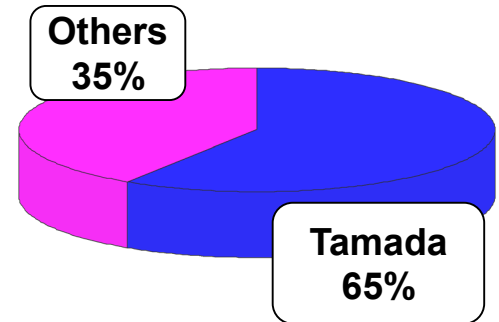

COMPANY PROFILE

TAMADA

TAMADA CORPORATION

Ha 61-1 Muryojimachi, Kanazawa, Ishikawa 920-0332 JAPAN
TEL:+81(0)-76-267-4888 FAX:+81(0)-76-267-5415

WHY

SF DOUBLEWALL TANK?

MAINSTREAM OF BUSINESS

S&F DOUBLE-WALL TANK

Hand Lay up method

Spray up method

MAINSTREAM OF BUSINESS

SF DOUBLE WALL TANK>

Leakage detecting structure