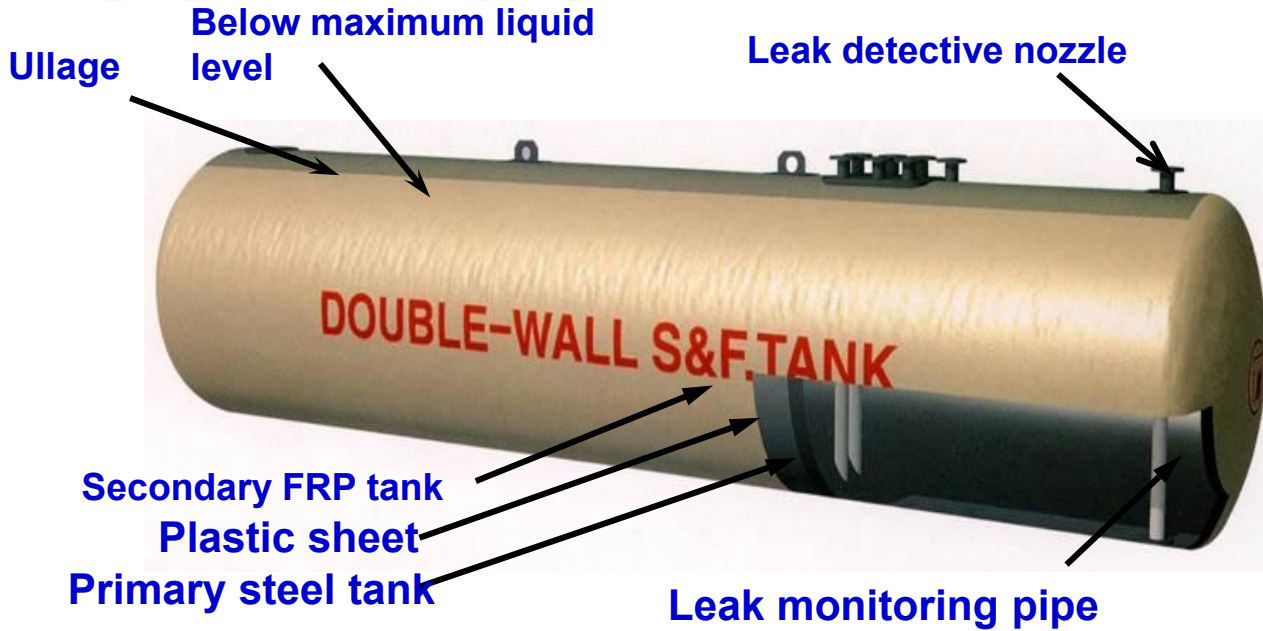

COMPANY PROFILE

TAMADA

TAMADA CORPORATION

Ha 61-1 Muryojimachi, Kanazawa, Ishikawa 920-0332 JAPAN
TEL:+81(0)-76-267-4888 FAX:+81(0)-76-267-5415

WHY

SF DOUBLEWALL TANK?

MAINSTREAM OF BUSINESS

S&F DOUBLE-WALL TANK

Hand Lay up method

Spray up method

MAINSTREAM OF BUSINESS

SF DOUBLE WALL TANK>

Leakage detecting structure