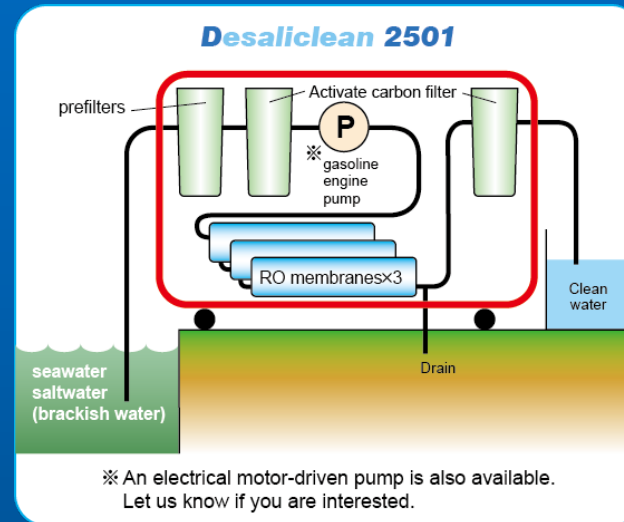

Mobile seawater desalination system

Desaliclean series is a system that can condense the equipment as a large-scale water purification plant into a compact size and transport it.

If you are drinking salty water.....