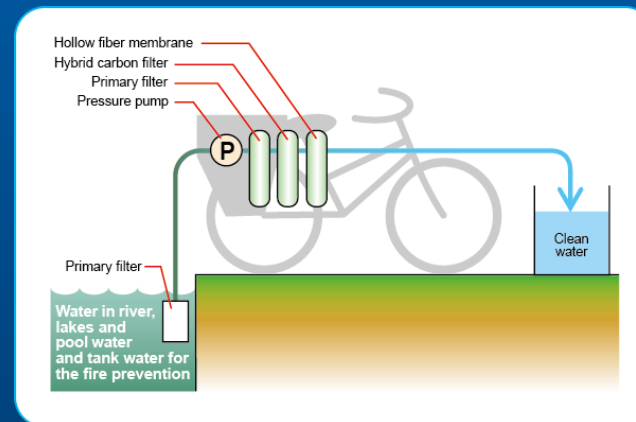

NEW *Cycloclean*®